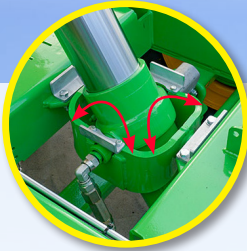

# SMALL, COMPACT AND STURDY TIPPING TRAILER

Telescopic tipping cylinder with double oscillating frame positioned forward in the chassis

Smooth emptying thanks to a tapered body in **HARDOX 450**

2 door opening options to meet all your needs: manual opening of the 2 door parts or hydraulic opening of the high-clearance door