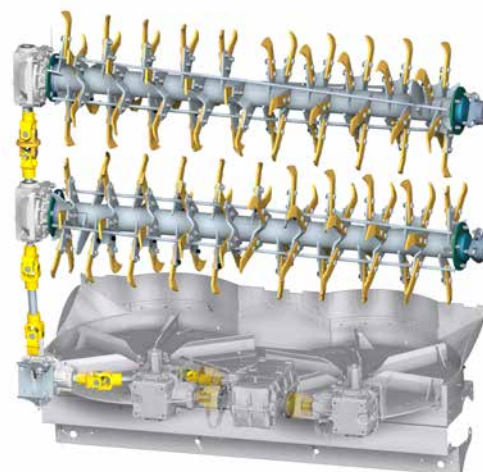

JOSKIN proposes now, next to the models of muck spreaders with vertical beaters, a whole new range with horizontal beaters and a spreading table: the Ferti-SPACE HORIZON.

In order to meet customers' increasing demand, JOSKIN follows its ideal and takes up the challenge of new developments so as to propose the adequate technique to its customers.

This model is fitted with a device spreading precisely over the width, even with small quantities per hectare. Since the Ferti-SPACE HORIZON crumbles and shreds very well, it is particularly suited for dry poultry manure, compost, but also lime and organic wastes.

The Ferti-SPACE HORIZON is available in 7 versions from 15,5 to 25,75m³ (manure volume before door). These volumes can be increased with higher body ends (1.4m) and/or extensions.

The spreading device includes: a moving floor with 4 shipping chains (grade 80) with a diameter of 14mm, 2 horizontal beaters with a diameter of 600mm and two discs with a diameter of 1.040mm and 6 adjustable blades. The 1.000 rpm transmission, by P.T.O.-shaft, drives the beaters, which then turns at 400 rpm. Furthermore, a speed sensor is mounted on each element. Its aim is to stop the moving floor when a cam security is engaged.